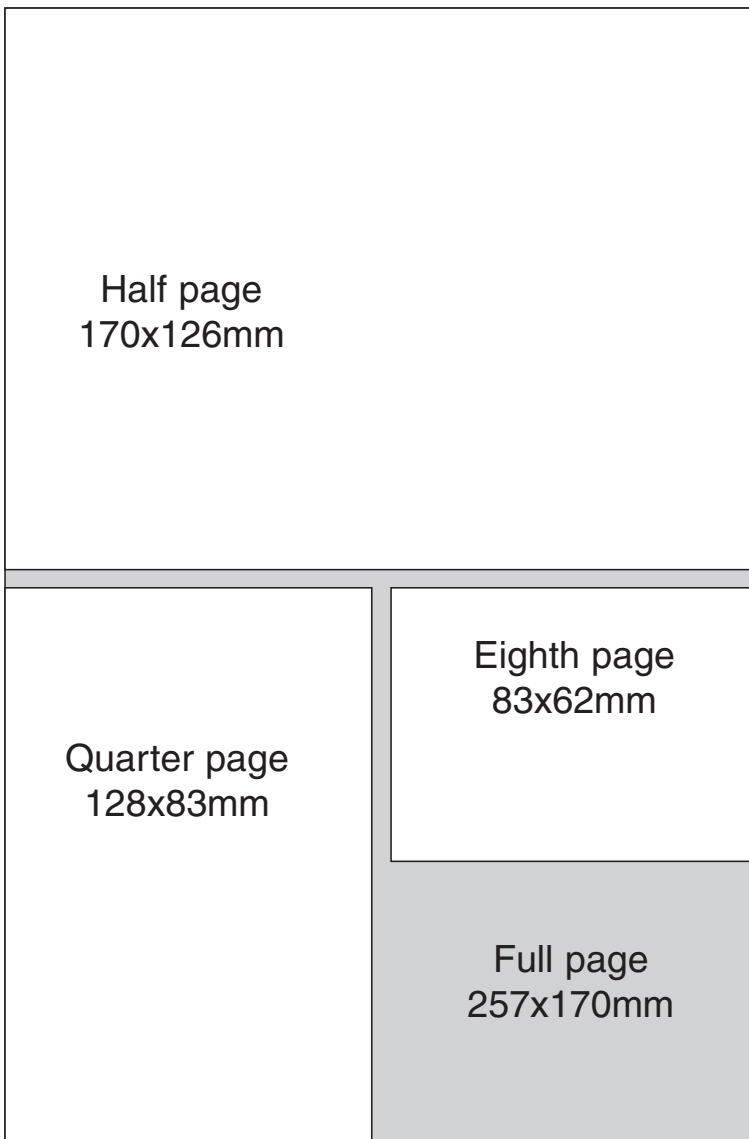

Advertising rate card

Sussex Counselling News

Description	Size(mm)	Rate
Full page	257 x 170	£55
Half page	170 x 126	£30
Quarter page	128 x 83	£20
Eighth page	83 x 62	£15

Copy deadlines	
February issue	18 January
May issue	18 April
August issue	18 July
November issue	18 October

Inserts are charged at £55

Copy can be supplied by email to advertising@sussex-counselling.co.uk as a word document, a jpeg or PDF.

Technical data:
Image resolution: 300dpi
Colour: Mono

Queries:
advertising@sussex-counselling.co.uk